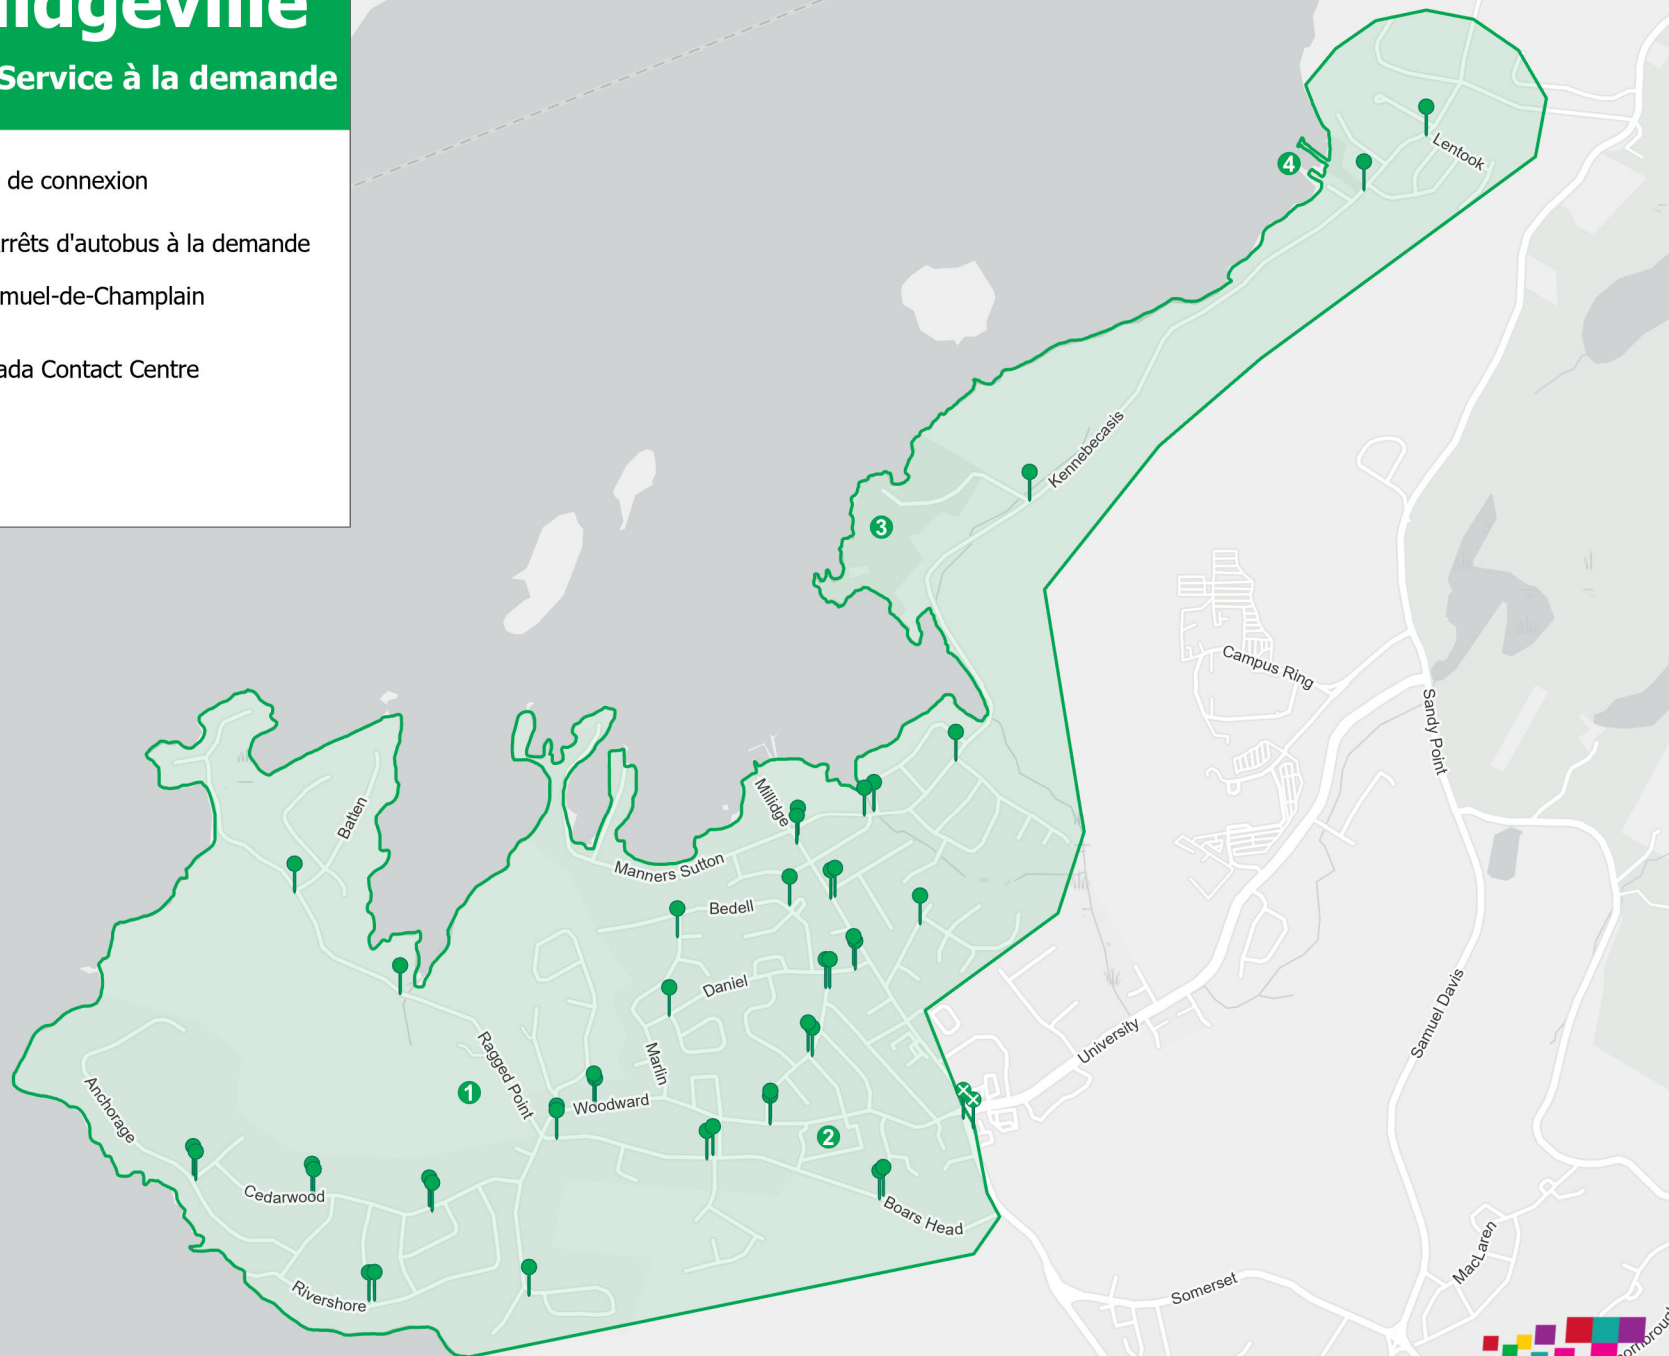

# Arrêts Millidgeville FLEX Stops

Ragged Point Road	BSTP35423
Daniel Ave	BSTP35426
Cedarwood	BSTP35437
<b>608 Millidge Avenue (Old Fire Station)</b>	<b>BSTP35425</b> <b>TRANSFER TO 3 N or 9 N</b>
Cedarwood Drive	BSTP35438
Millidge/Kennebecasis	BSTP35422
Kennebecasis/Millidge	BSTP35421
Admiralty/Anchorage	BSTP35402
Anchorage/Admiralty	BSTP35439
Bedell/Schofield	BSTP35413
Black/Daniel	BSTP34638
Daniel/Black	BSTP34639
Black/Ray	BSTP34637
Blanchard/Rivershore	BSTP35401
Boars Head/Cambridge	BSTP34628
Cambridge/Boars Head	BSTP34627
Boars Head/McIntosh	BSTP34625
McIntosh/Boars Head	BSTP34626
Boars Head/Woodward	BSTP34629
Woodward/Boars Head	BSTP35204
Cedarwood/Birchdale	BSTP35399
Cedarwood/Leeward	BSTP35400
Daniel/Millidge	BSTP34640
Daniel/Westminster	BSTP35415
Hill Heights/Tudor	BSTP35417
Kennebec/Woodward	BSTP35206
Kennebecasis/Crown Hill	BSTP35412
Kennebecasis/Meadowbank	BSTP34644
Meadowbank/Kennebecasis	BSTP34643
Marlin Ct/Marlin Dr	BSTP35414
Millidge/Park Lawn	BSTP35207
Park Lawn/Millidge	BSTP34642
<b>Millidge/University</b>	<b>BSTP34564</b> <b>TRANSFER TO 3 E or 9 E</b>
Ragged Point/Batten	BSTP35403
Ray/Black	BSTP34636
Rivershore/Blanchard	BSTP35440
Woodward/Conifer	BSTP35398
Woodward/Brentwood	BSTP34632
Brentwood/Woodward	BSTP34633
Woodward/Kennebec	BSTP35205
Tucker Park/Kennebecasis	BSTP35450
1099 Kennebecasis	BSTP35451
Lift Station	
Kennebecasis/Lentook	BSTP35247

**SAINT JOHN  
TRANSIT**

[www.saintjohn.ca/transit](http://www.saintjohn.ca/transit)

# FLEX Millidgeville

On Demand Service/Service à la demande

Connection Points / Points de connexion

On Demand Bus Stops / Arrêts d'autobus à la demande

Centre communautaire Samuel-de-Champlain  
Community Centre

Centre de contact Air Canada Contact Centre

Parc Tucker Park

Ferry / Traversier

0 500 m