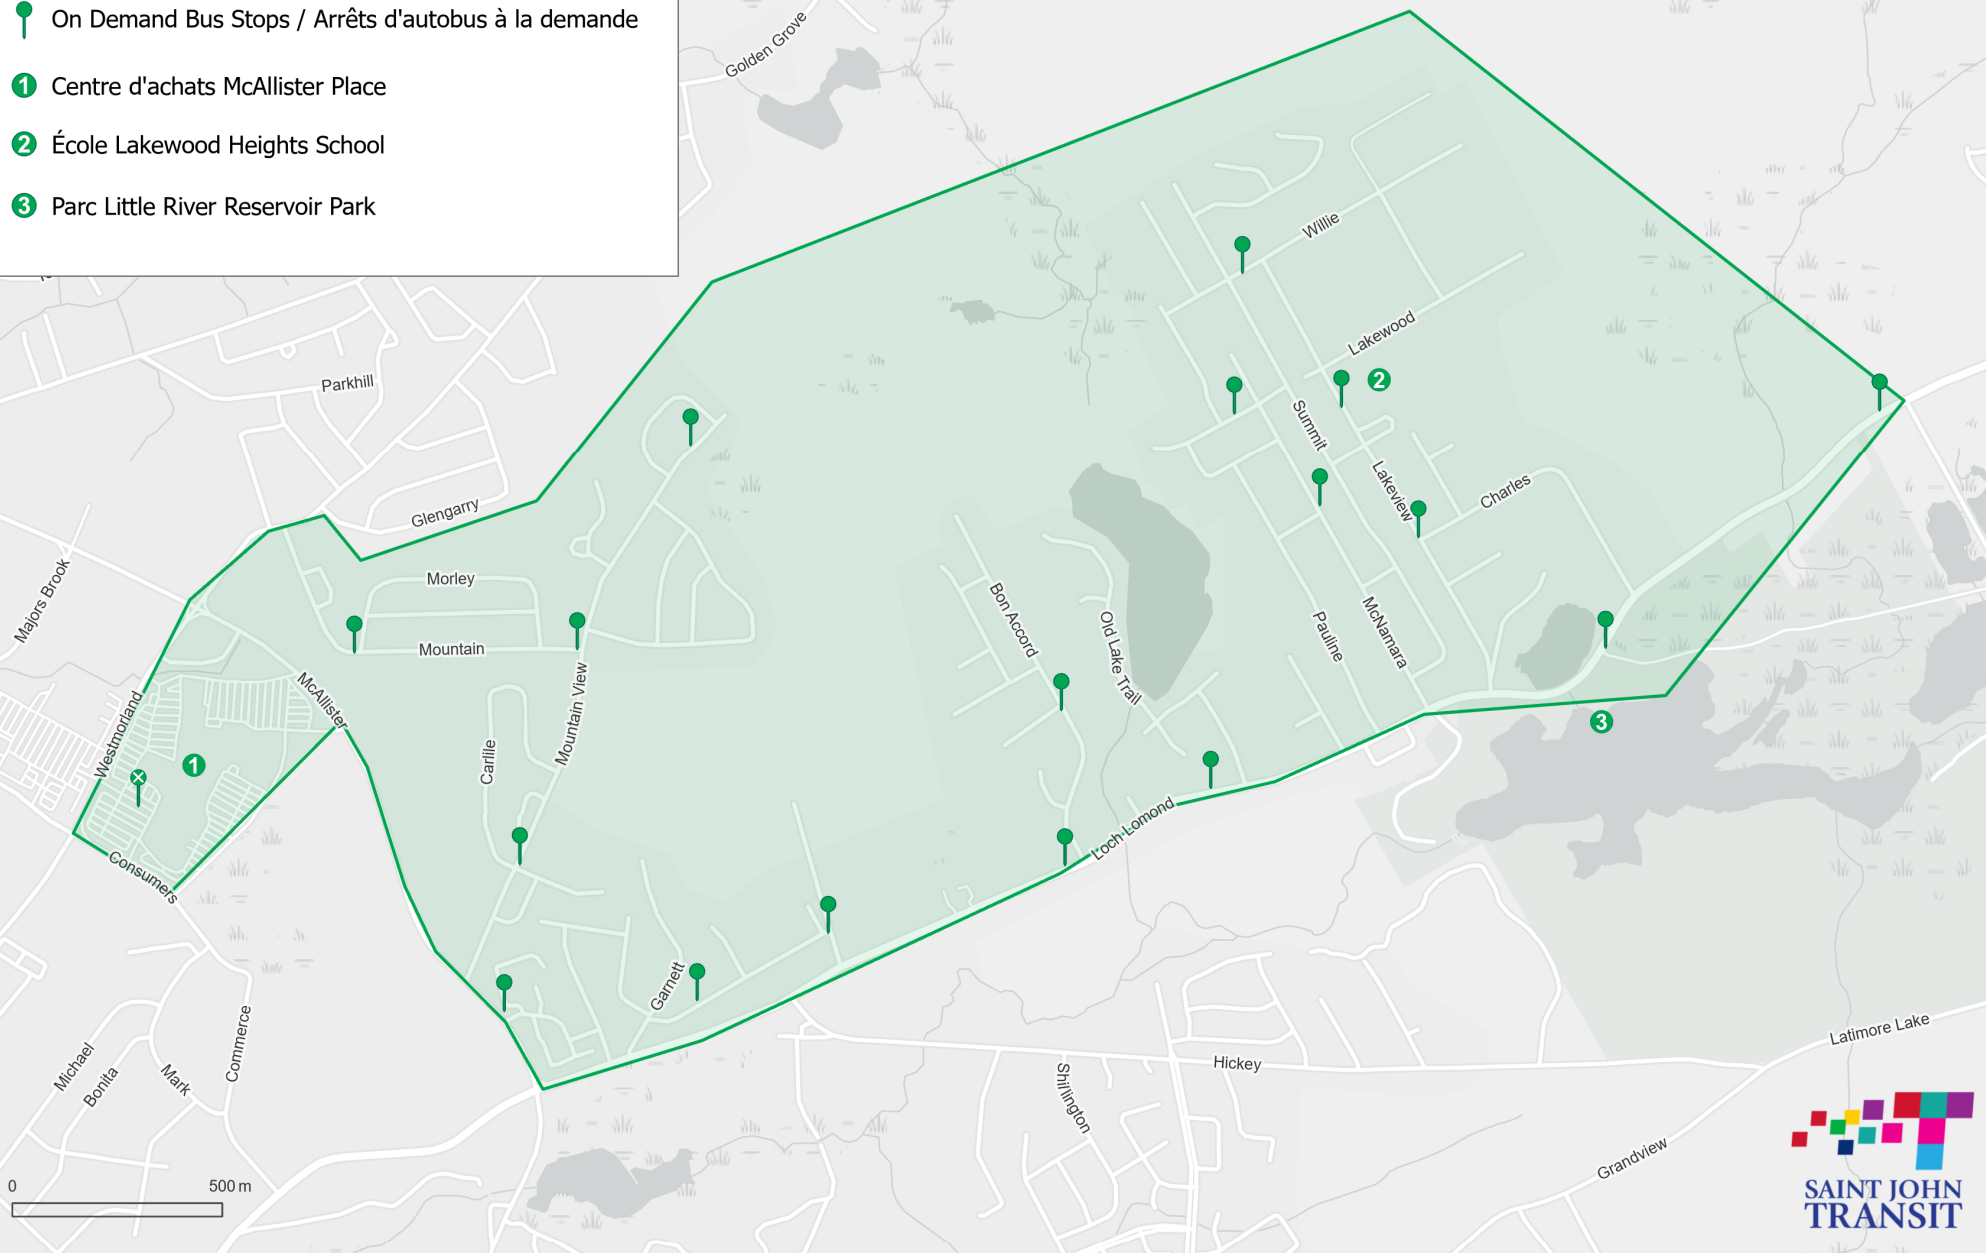

FLEX East/est

On Demand Service/Service à la demande

-  Connection Points / Points de connexion
-  On Demand Bus Stops / Arrêts d'autobus à la demande
- 1** Centre d'achats McAllister Place
- 2** École Lakewood Heights School
- 3** Parc Little River Reservoir Park

Arrêts Est FLEX East Stops

janvier January 2024

Lakeview Charles	BSTP35028
McNamara Dianne	BSTP35022
Willie Summit	BSTP35025
Lakeview 255	BSTP35027
Bing David	BSTP35023
Bon Accord Inverness	BSTP35452
Mountain View Calabria	BSTP35453
Mountain View 219	BSTP35456
Mountain Rd. & Morley Cr.	BSTP35040
Little River Reservoir	BSTP35457
Josselyn	BSTP35458
Eugene's Way Josselyn	BSTP35459
Mountain View & Mountain	BSTP35037
Loch Lomond 1395	BSTP35015
Loch Lomond 1487	BSTP35018
Loch Lomond/Guardian	BSTP35150
McAllister / Highmeadow	BSTP35030
McAllister Place	BSTP34392
Transfer to fixed routes	