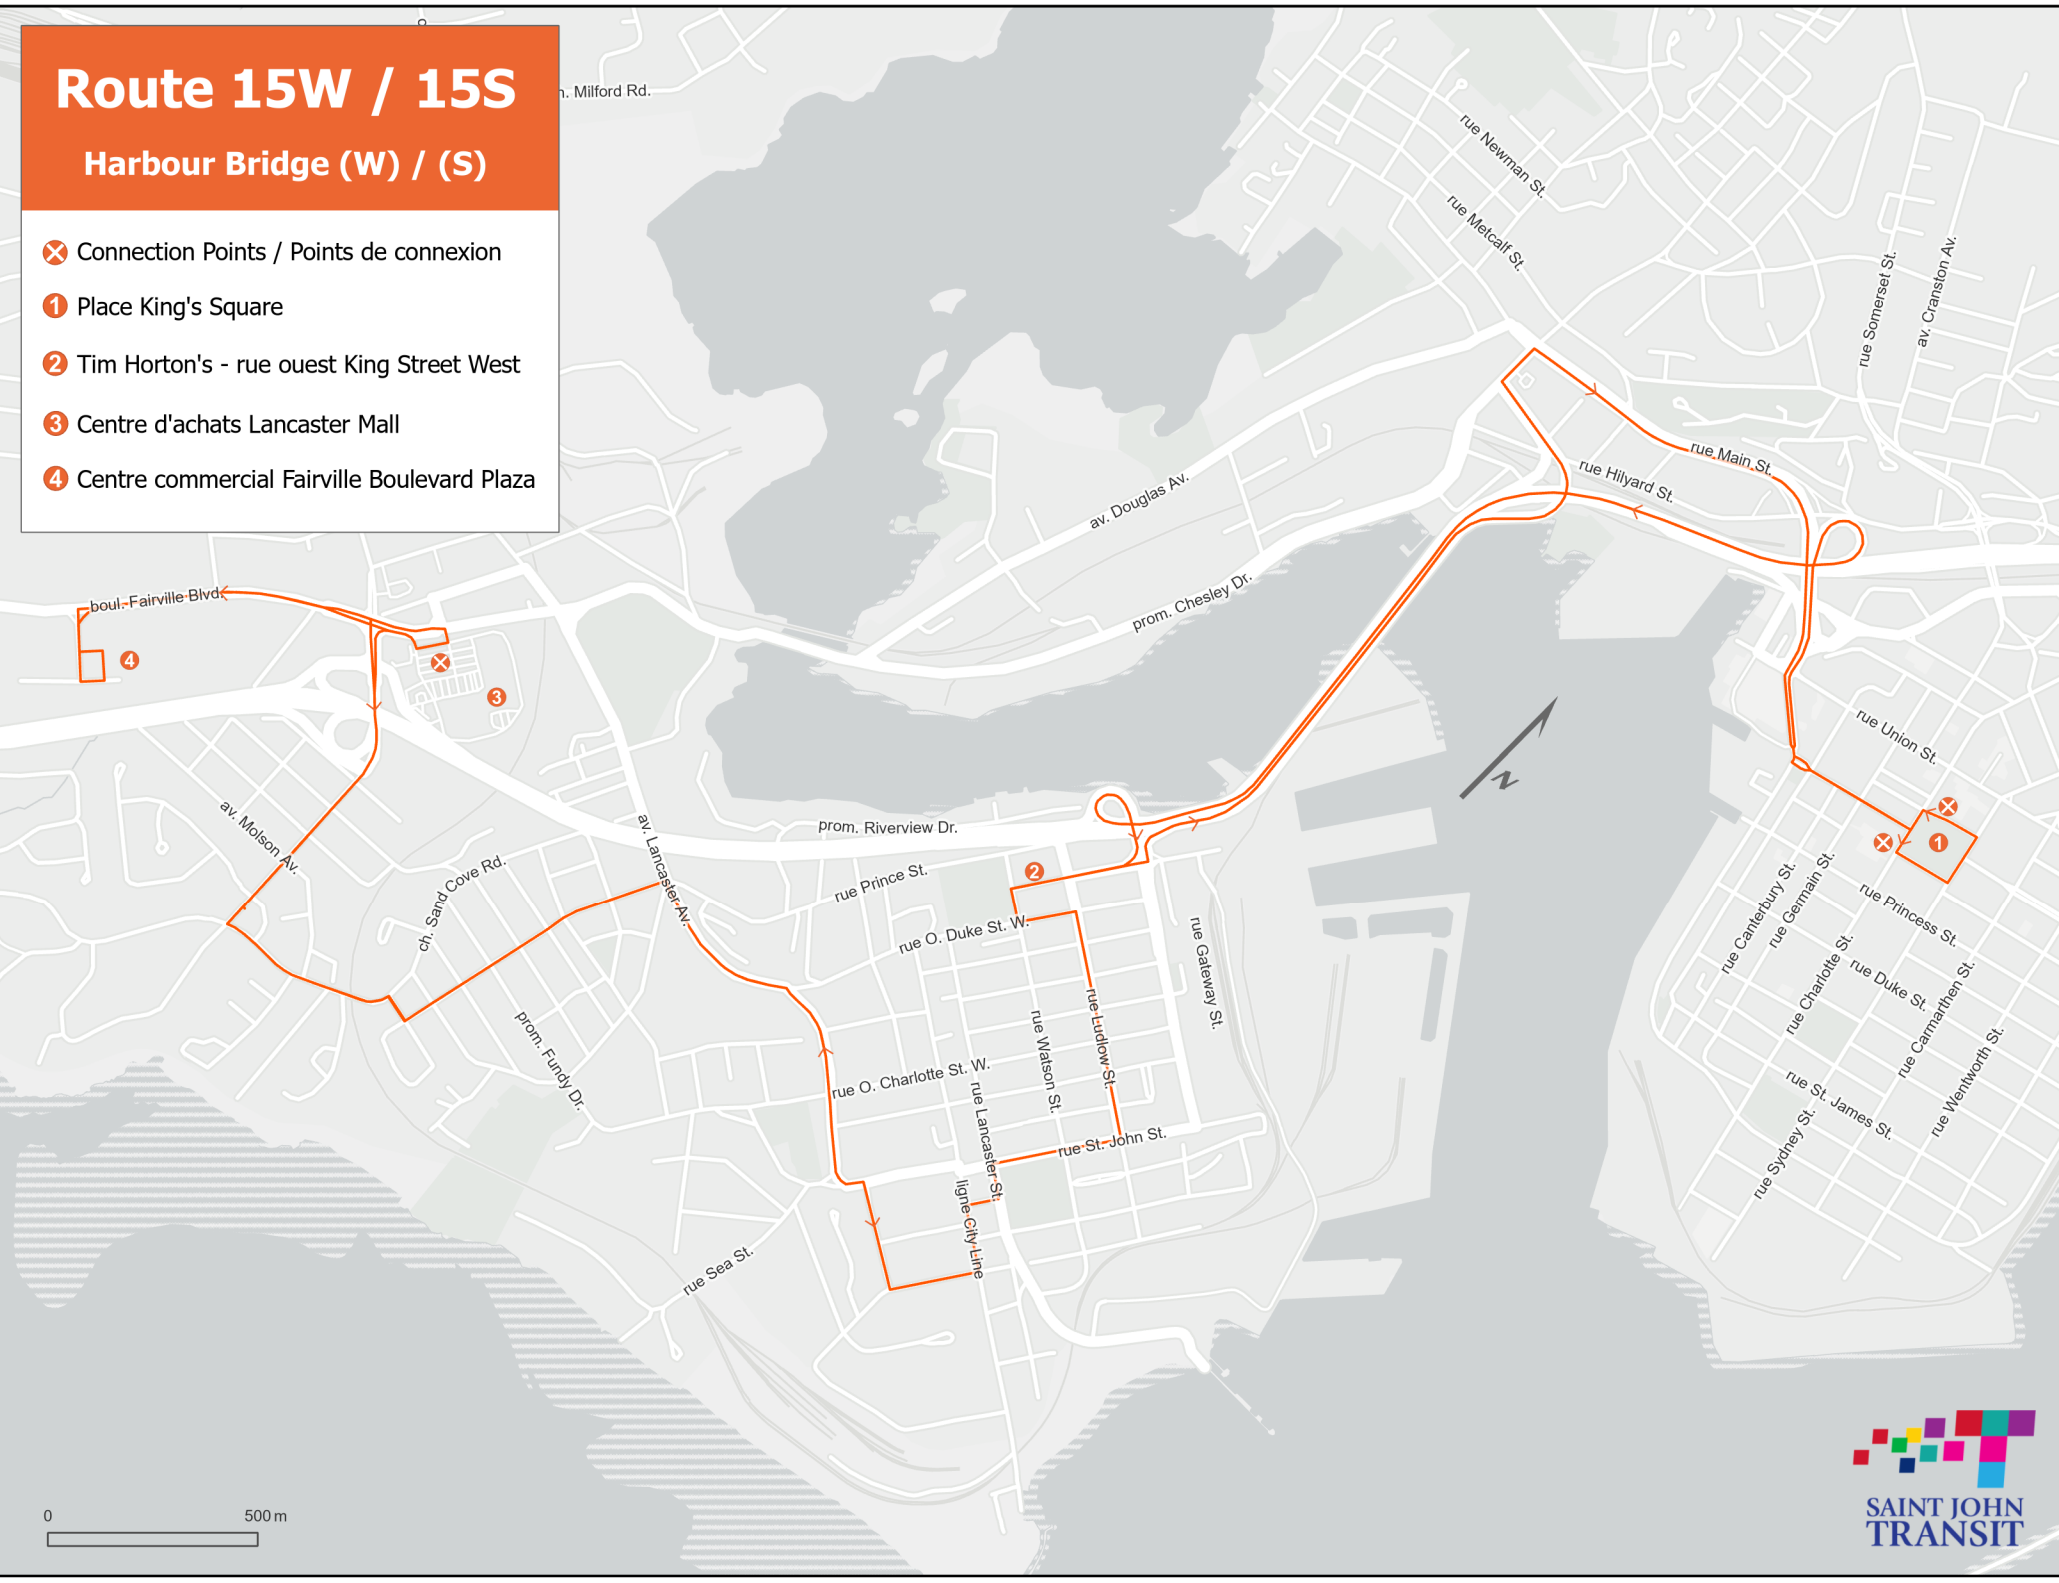

# Route 15W / 15S

## Harbour Bridge (W) / (S)

- ✕ Connection Points / Points de connexion
- ① Place King's Square
- ② Tim Horton's - rue ouest King Street West
- ③ Centre d'achats Lancaster Mall
- ④ Centre commercial Fairville Boulevard Plaza

**15W**

**Harbour Bridge  
Fairville Blvd. Plaza**

**Monday to Friday / Du lundi au vendredi  
King's Square to Lancaster Mall / Fairville Blvd. Plaza**

	Place King's Square	Main / Lansdowne	King St. West / Ludlow	Lancaster / Dunn	Centre d'achats Lancaster Mall	Centre Commerical Fairville Blvd Plaza
<b>AM</b>	6:20	6:25	6:30	6:35	6:40	6:45
	6:50	6:55	7:00	7:05	7:10	7:15
	7:20	7:25	7:30	7:35	7:40	7:45
	7:50	7:55	8:00	8:05	8:10	8:15
	8:20	8:25	8:30	8:35	8:40	8:45
	8:50	8:55	9:00	9:05	9:10	9:15
	9:20	9:25	9:30	9:35	9:40	9:45
	9:50	9:55	10:00	10:05	10:10	10:15
	10:20	10:25	10:30	10:35	10:40	10:45
	10:50	10:55	11:00	11:05	11:10	11:15
	11:20	11:25	11:30	11:35	11:40	11:45
	11:50	11:55	12:00	12:05	12:10	12:15
<b>PM</b>	12:20	12:25	12:30	12:35	12:40	12:45
	12:50	12:55	1:00	1:05	1:10	1:15
	1:20	1:25	1:30	1:35	1:40	1:45
	1:50	1:55	2:00	2:05	2:10	2:15
	2:20	2:25	2:30	2:35	2:40	2:45
	2:50	2:55	3:00	3:05	3:10	3:15
	3:20	3:25	3:30	3:35	3:40	3:45
	3:50	3:55	4:00	4:05	4:10	4:15
	4:20	4:25	4:30	4:35	4:40	4:45
	4:50	4:55	5:00	5:05	5:10	5:15
	5:20	5:25	5:30	5:35	5:40	5:45
	5:50	5:55	6:00	6:05	6:10	6:15
	6:20	6:25	6:30	6:35	6:40	6:45
	7:20	7:25	7:30	7:35	7:40	7:45
	8:20	8:25	8:30	8:35	8:40	8:45
	9:20	9:25	9:30	9:35	9:40	9:45
	10:20	10:25	10:30	10:35	10:40	10:45