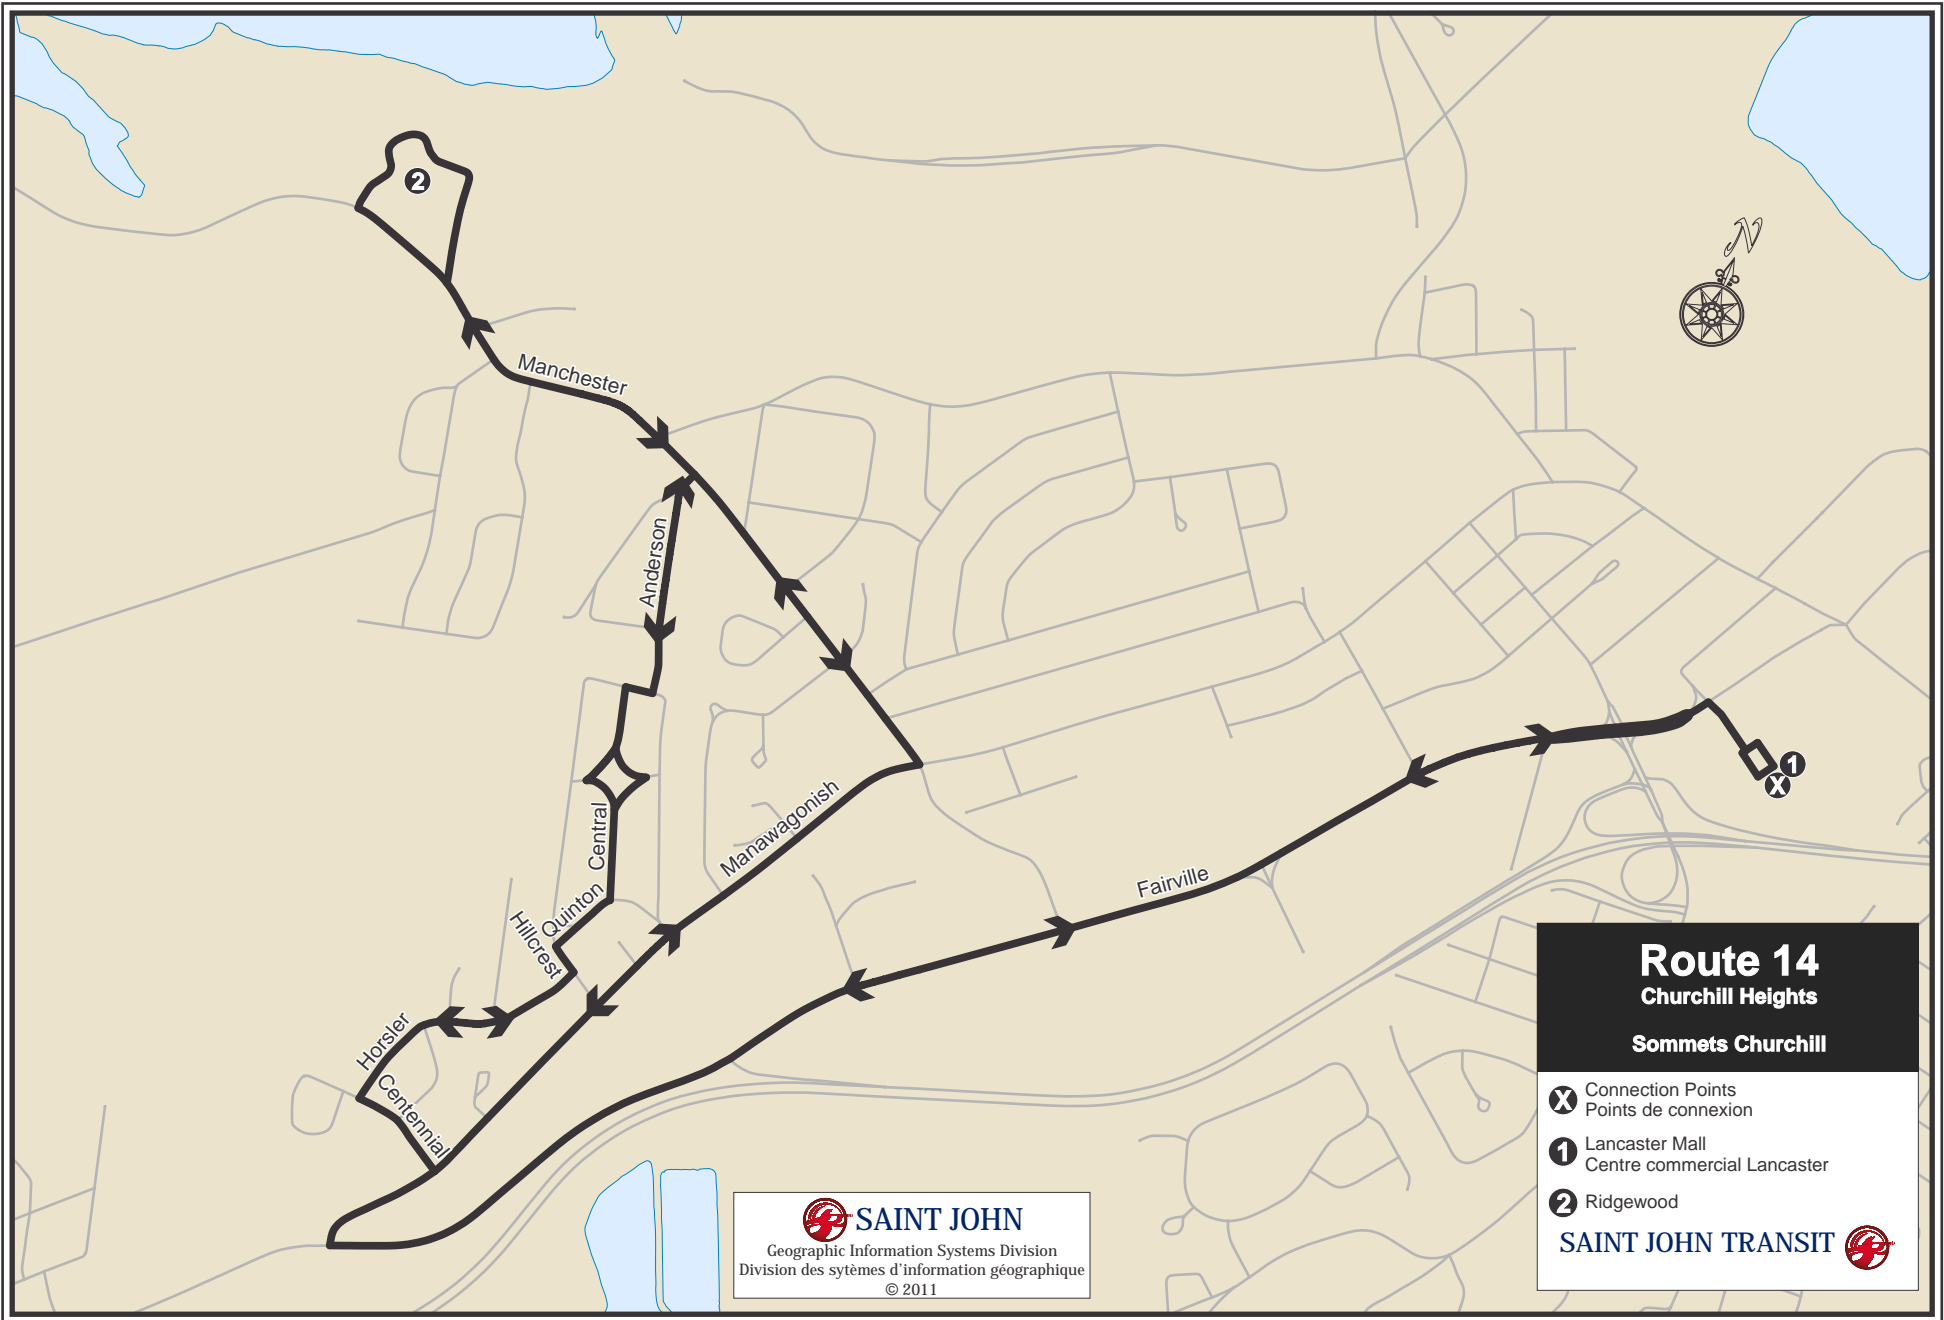

SAINT JOHN
Geographic Information Systems Division
Division des systèmes d'information géographique
© 2011

Route 14
Churchill Heights
Sommetts Churchill

Connection Points
Points de connexion

Lancaster Mall
Centre commercial Lancaster

Ridgewood

SAINT JOHN TRANSIT