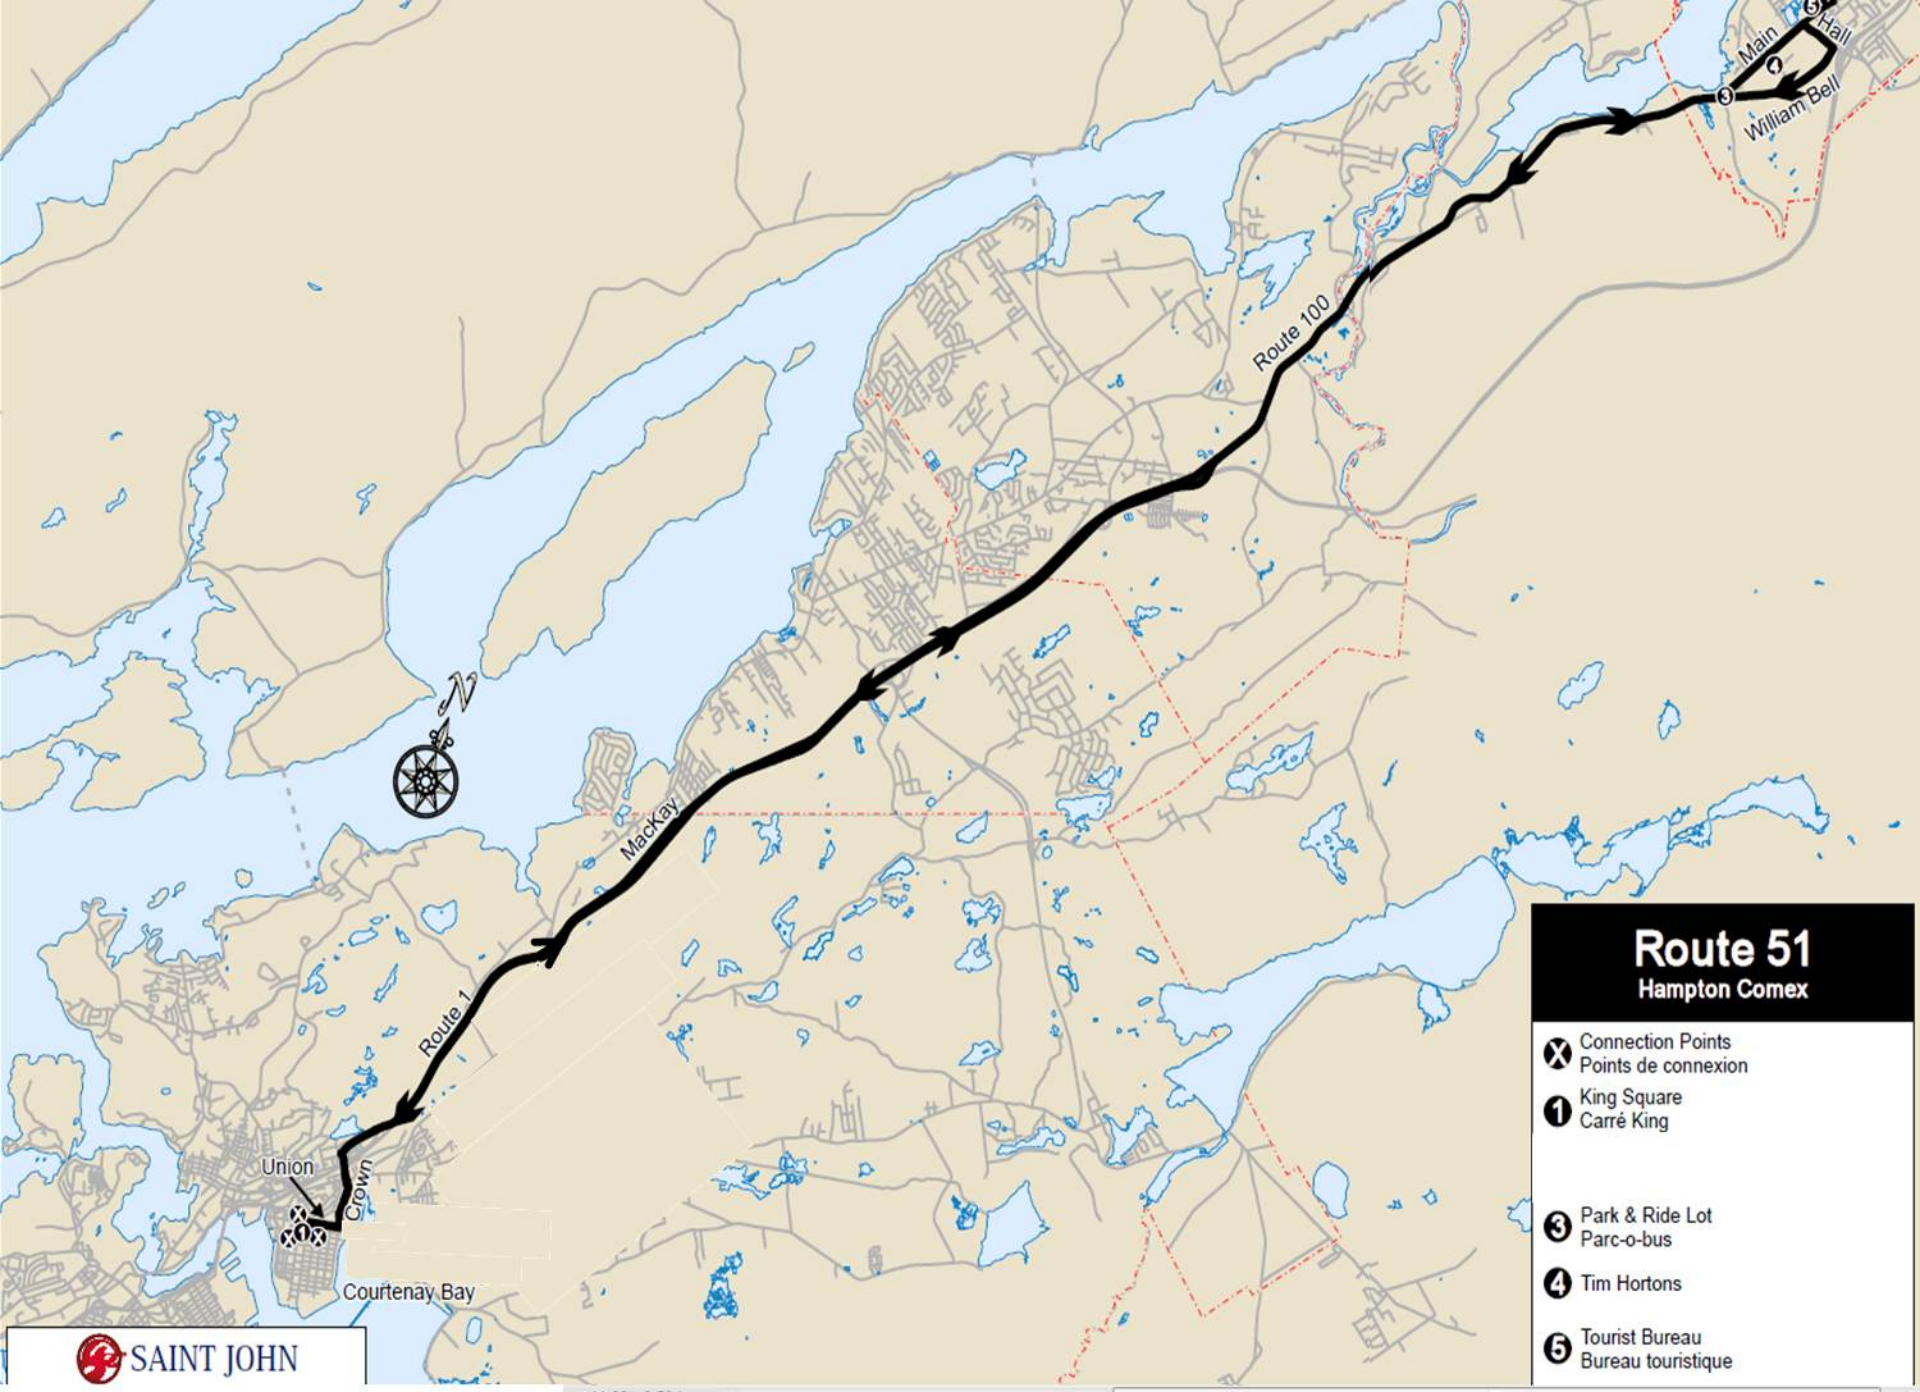

51 Hampton Comex

Monday to Friday / *Du lundi au vendredi*

	Place King's Square	Tim Hortons Hampton	Tourist Bureau	Hampton Park & Ride	Fleuve Hammond River	Place King's Square
A.M.		6:05	6:06	6:10	6:17	6:42
	6:45	7:20	7:21	7:25	7:32	7:57

	Place King's Square	Fleuve Hammond River	Tim Hortons Hampton	Tourist Bureau	Hampton Park & Ride	Place King's Square
P.M.	3:50	4:15	4:25	4:26	4:30	5:05
	5:10	5:35	5:45	5:46	5:50	6:20

Effective May 3, 2015
À compter du, le 3 mai 2015

Route 51 Hampton Comex

- X** Connection Points
Points de connexion
- 1** King Square
Carré King
- 3** Park & Ride Lot
Parc-o-bus
- 4** Tim Hortons
- 6** Tourist Bureau
Bureau touristique