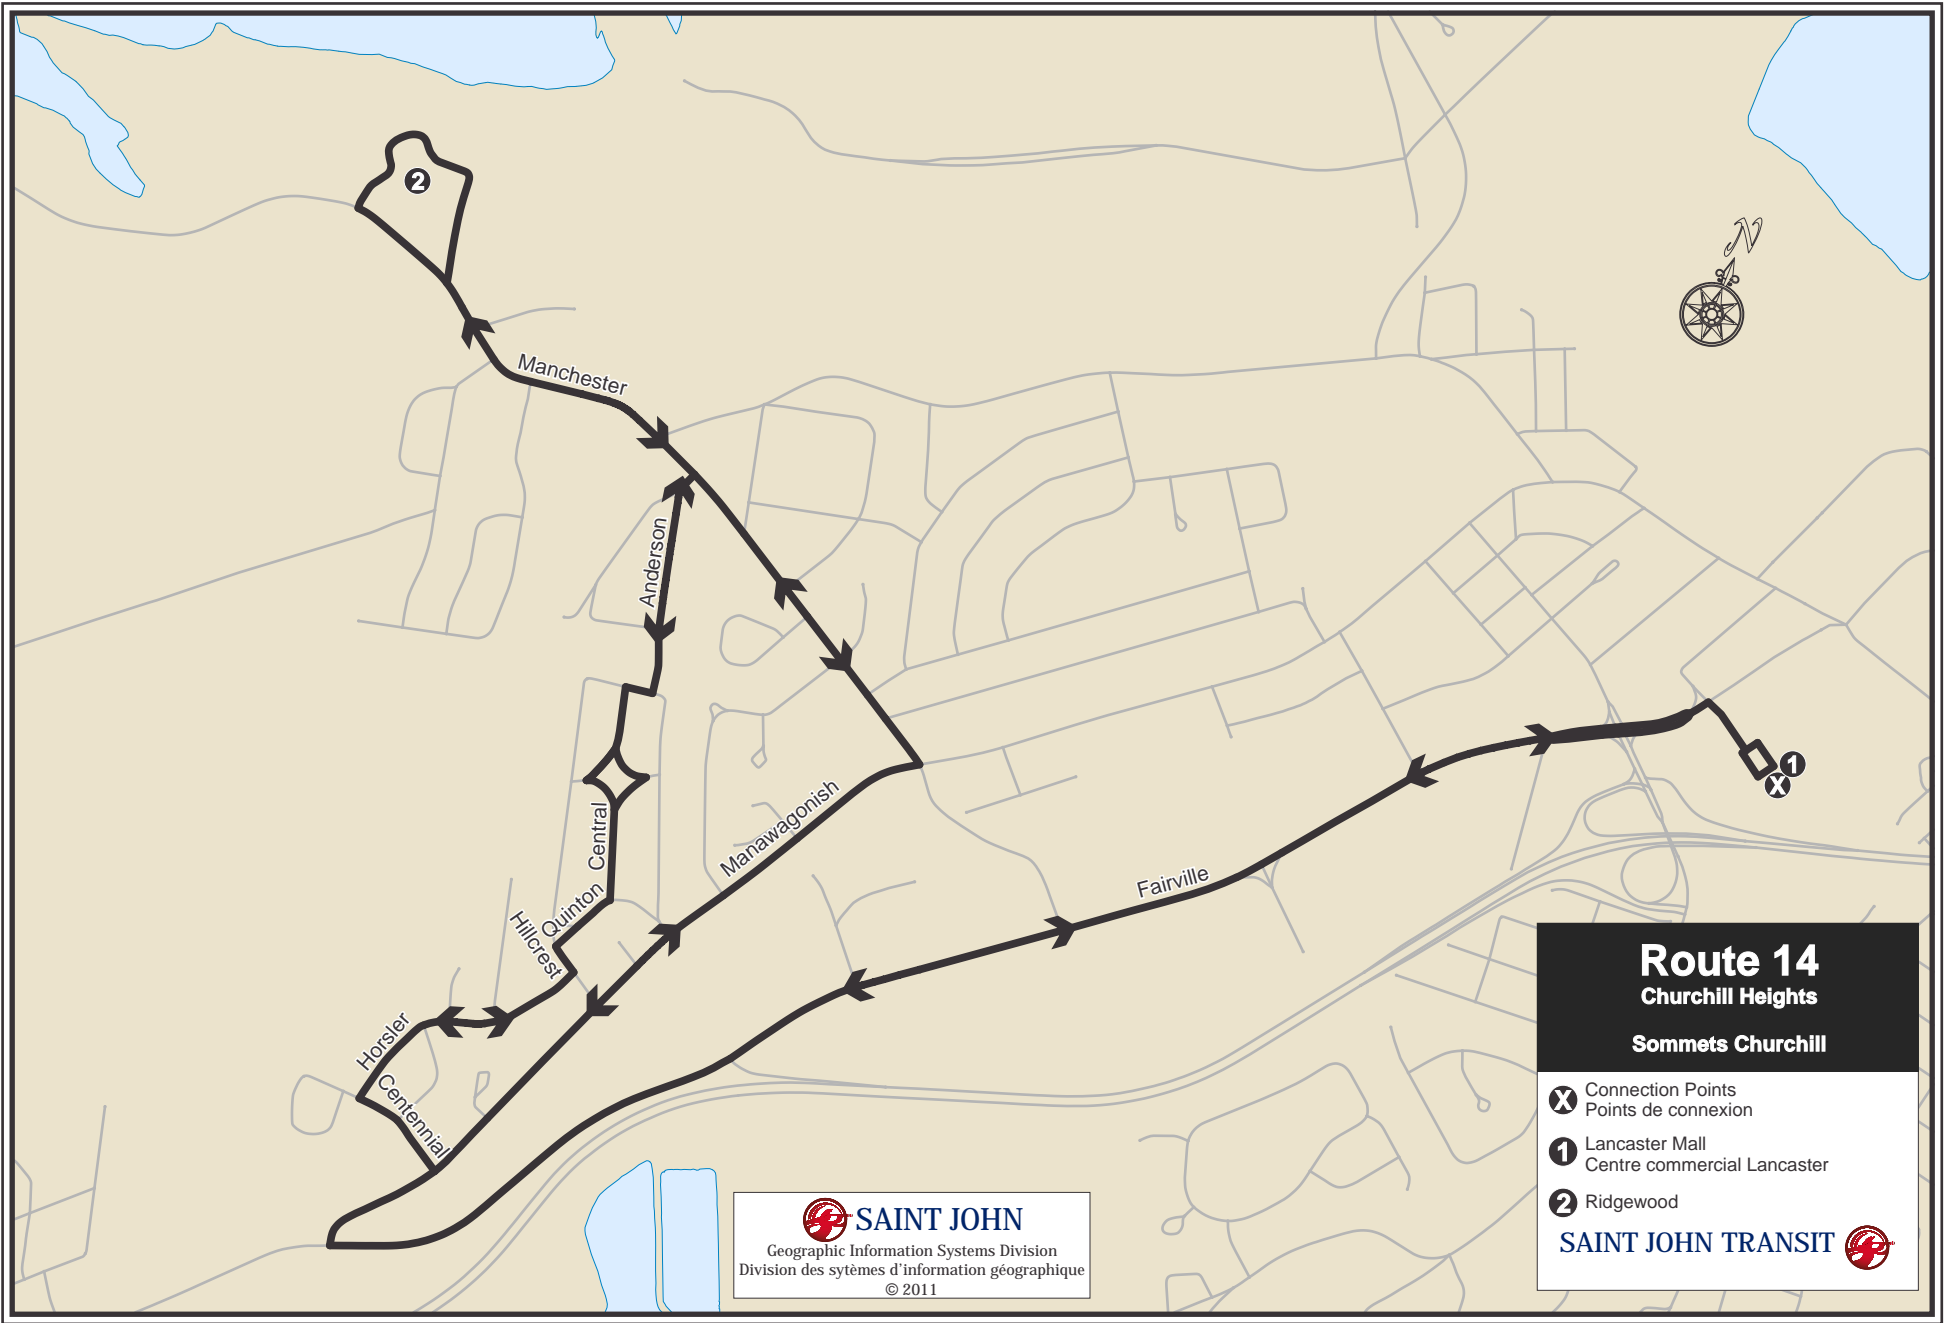

14

Churchill Heights

Monday to Saturday / *Du lundi au samedi*

A.M.	Centre d'achats Lancaster Mall	Centre Commerical Fairville Blvd. Plaza	Ch. Manawagonish Rd. /Ave. Manchester Ave.	Ridgewood	Churchill Heights	Centre Commerical Fairville Blvd. Plaza	Centre d'achats Lancaster Mall
	10:20	10:23	10:28	10:31	10:38	10:42	10:45
	11:20	11:23	11:28	11:31	11:38	11:42	11:45

P.M.	Centre d'achats Lancaster Mall	Centre Commerical Fairville Blvd. Plaza	Churchill Heights	Ridgewood	Ch. Manawagonish Rd. /Ave. Manchester Ave.	Centre Commerical Fairville Blvd. Plaza	Centre d'achats Lancaster Mall
	12:20	12:23	12:27	12:34	12:37	12:42	12:45
	1:20	1:23	1:27	1:34	1:37	1:42	1:45
	2:20	2:23	2:27	2:34	2:37	2:42	2:45
	3:20	3:23	3:27	3:34	3:37	3:42	3:45
	4:20	4:23	4:27	4:34	4:37	4:42	4:45
	5:20	5:23	5:27	5:34	5:37	5:42	5:45

Effective April 26, 2020
À compter du, le 26 avril 2020

Route 14
Churchill Heights
Sommetts Churchill

X Connection Points
 Points de connexion

1 Lancaster Mall
 Centre commercial Lancaster

2 Ridgewood

SAINT JOHN TRANSIT 