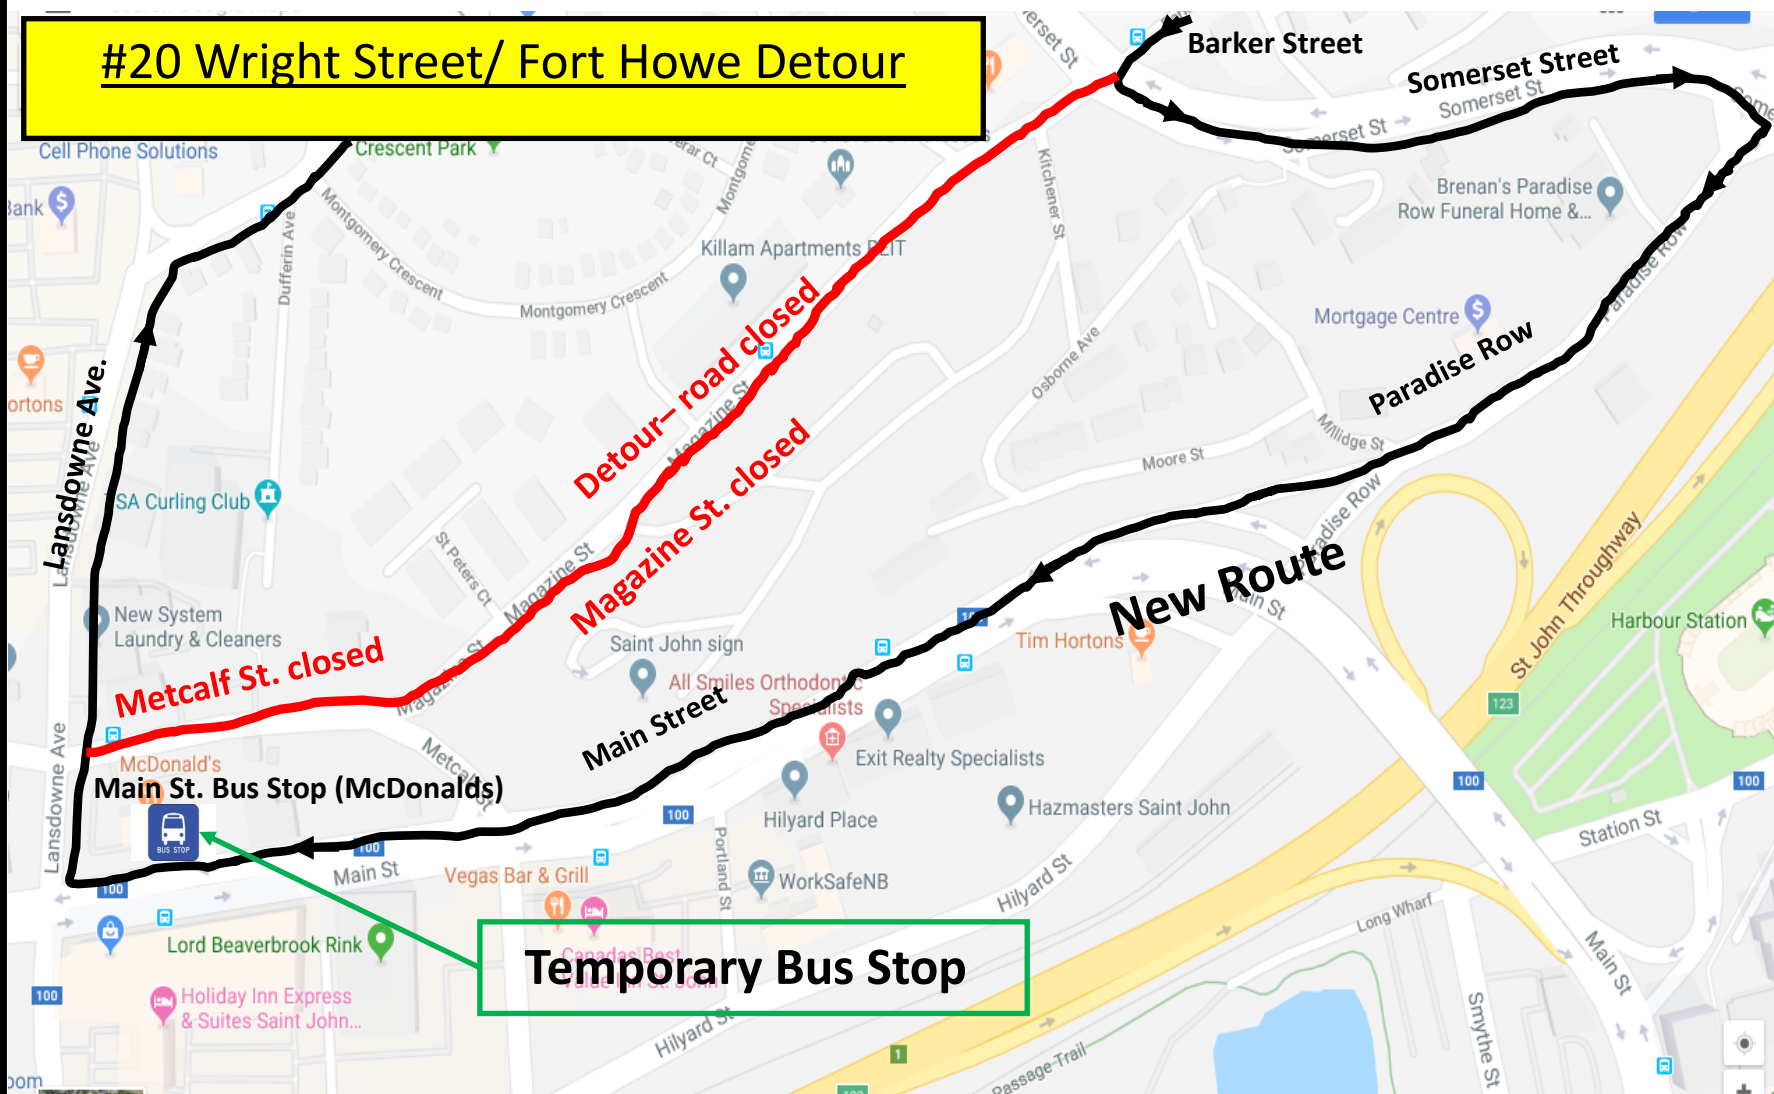

## #20 Wright Street/ Fort Howe Detour

**Temporary Bus Stop**

**Road closure on Magazine Street & Metcalf Street.**

Bus will leave Barker Street, turn left down Somerset, right to Paradise Row, through to Main Street. Bus will stop at the Main Street bus stop then back on regular route.

# Detour

Effective May 22, 2019

During construction and road closure, the #20 Wright St/ Fort Howe bus will not be servicing Metcalf or Magazine St.

This will continue until Metcalf Street is re-opened.

**SAINT JOHN TRANSIT** 